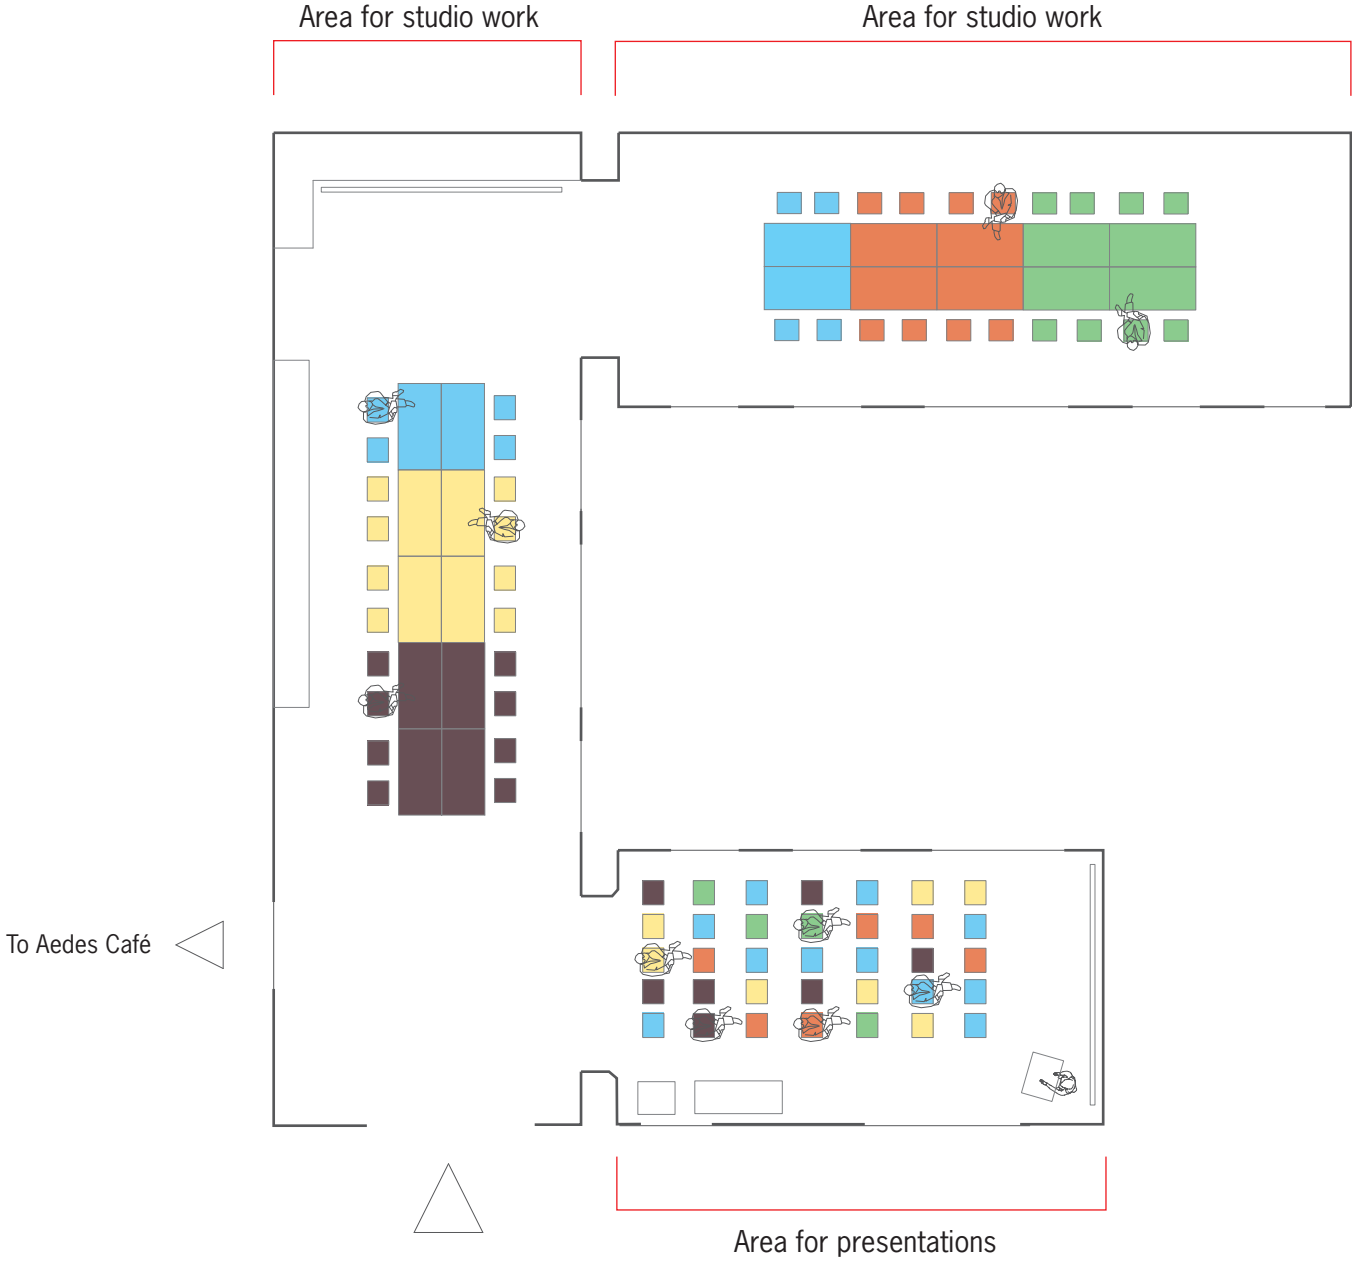

Set-up Design Studio 1

Set-up Design Studio 2

Set-up Public Debate for up to 80 people

Set-up Public Debate for up to 140 people