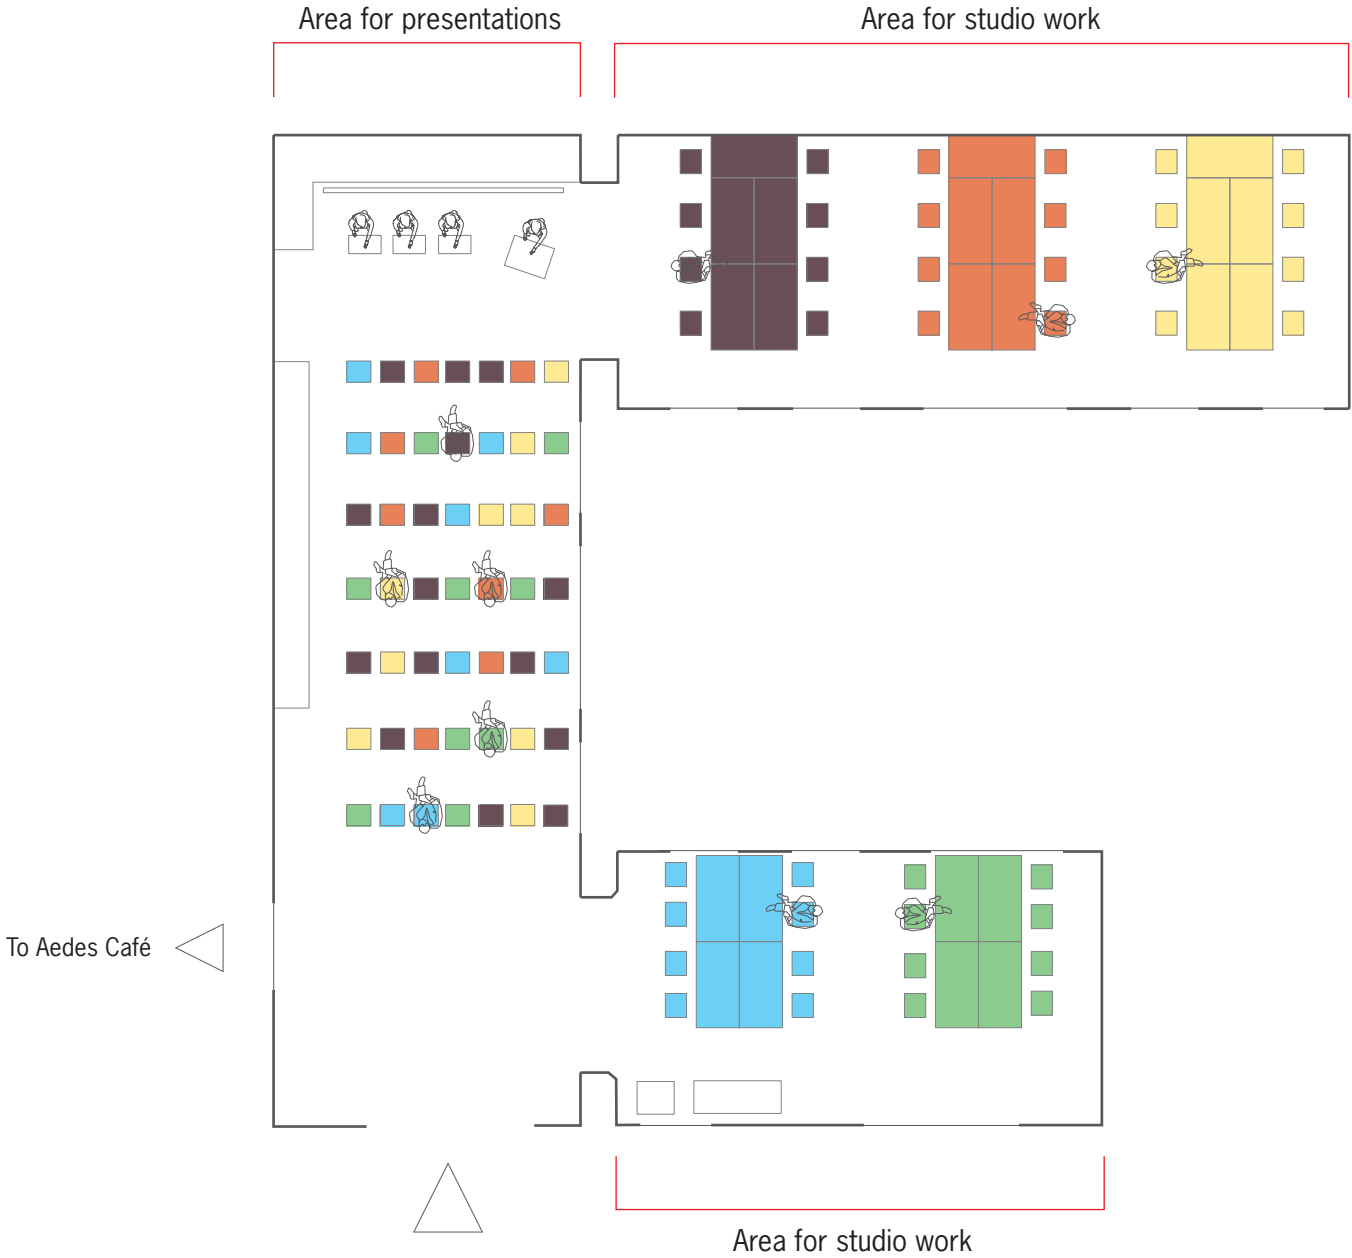

Set-up Design Studio 1

Set-up Design Studio 2

Set-up Public Debate for up to 80 people

Set-up Public Debate for up to 140 people