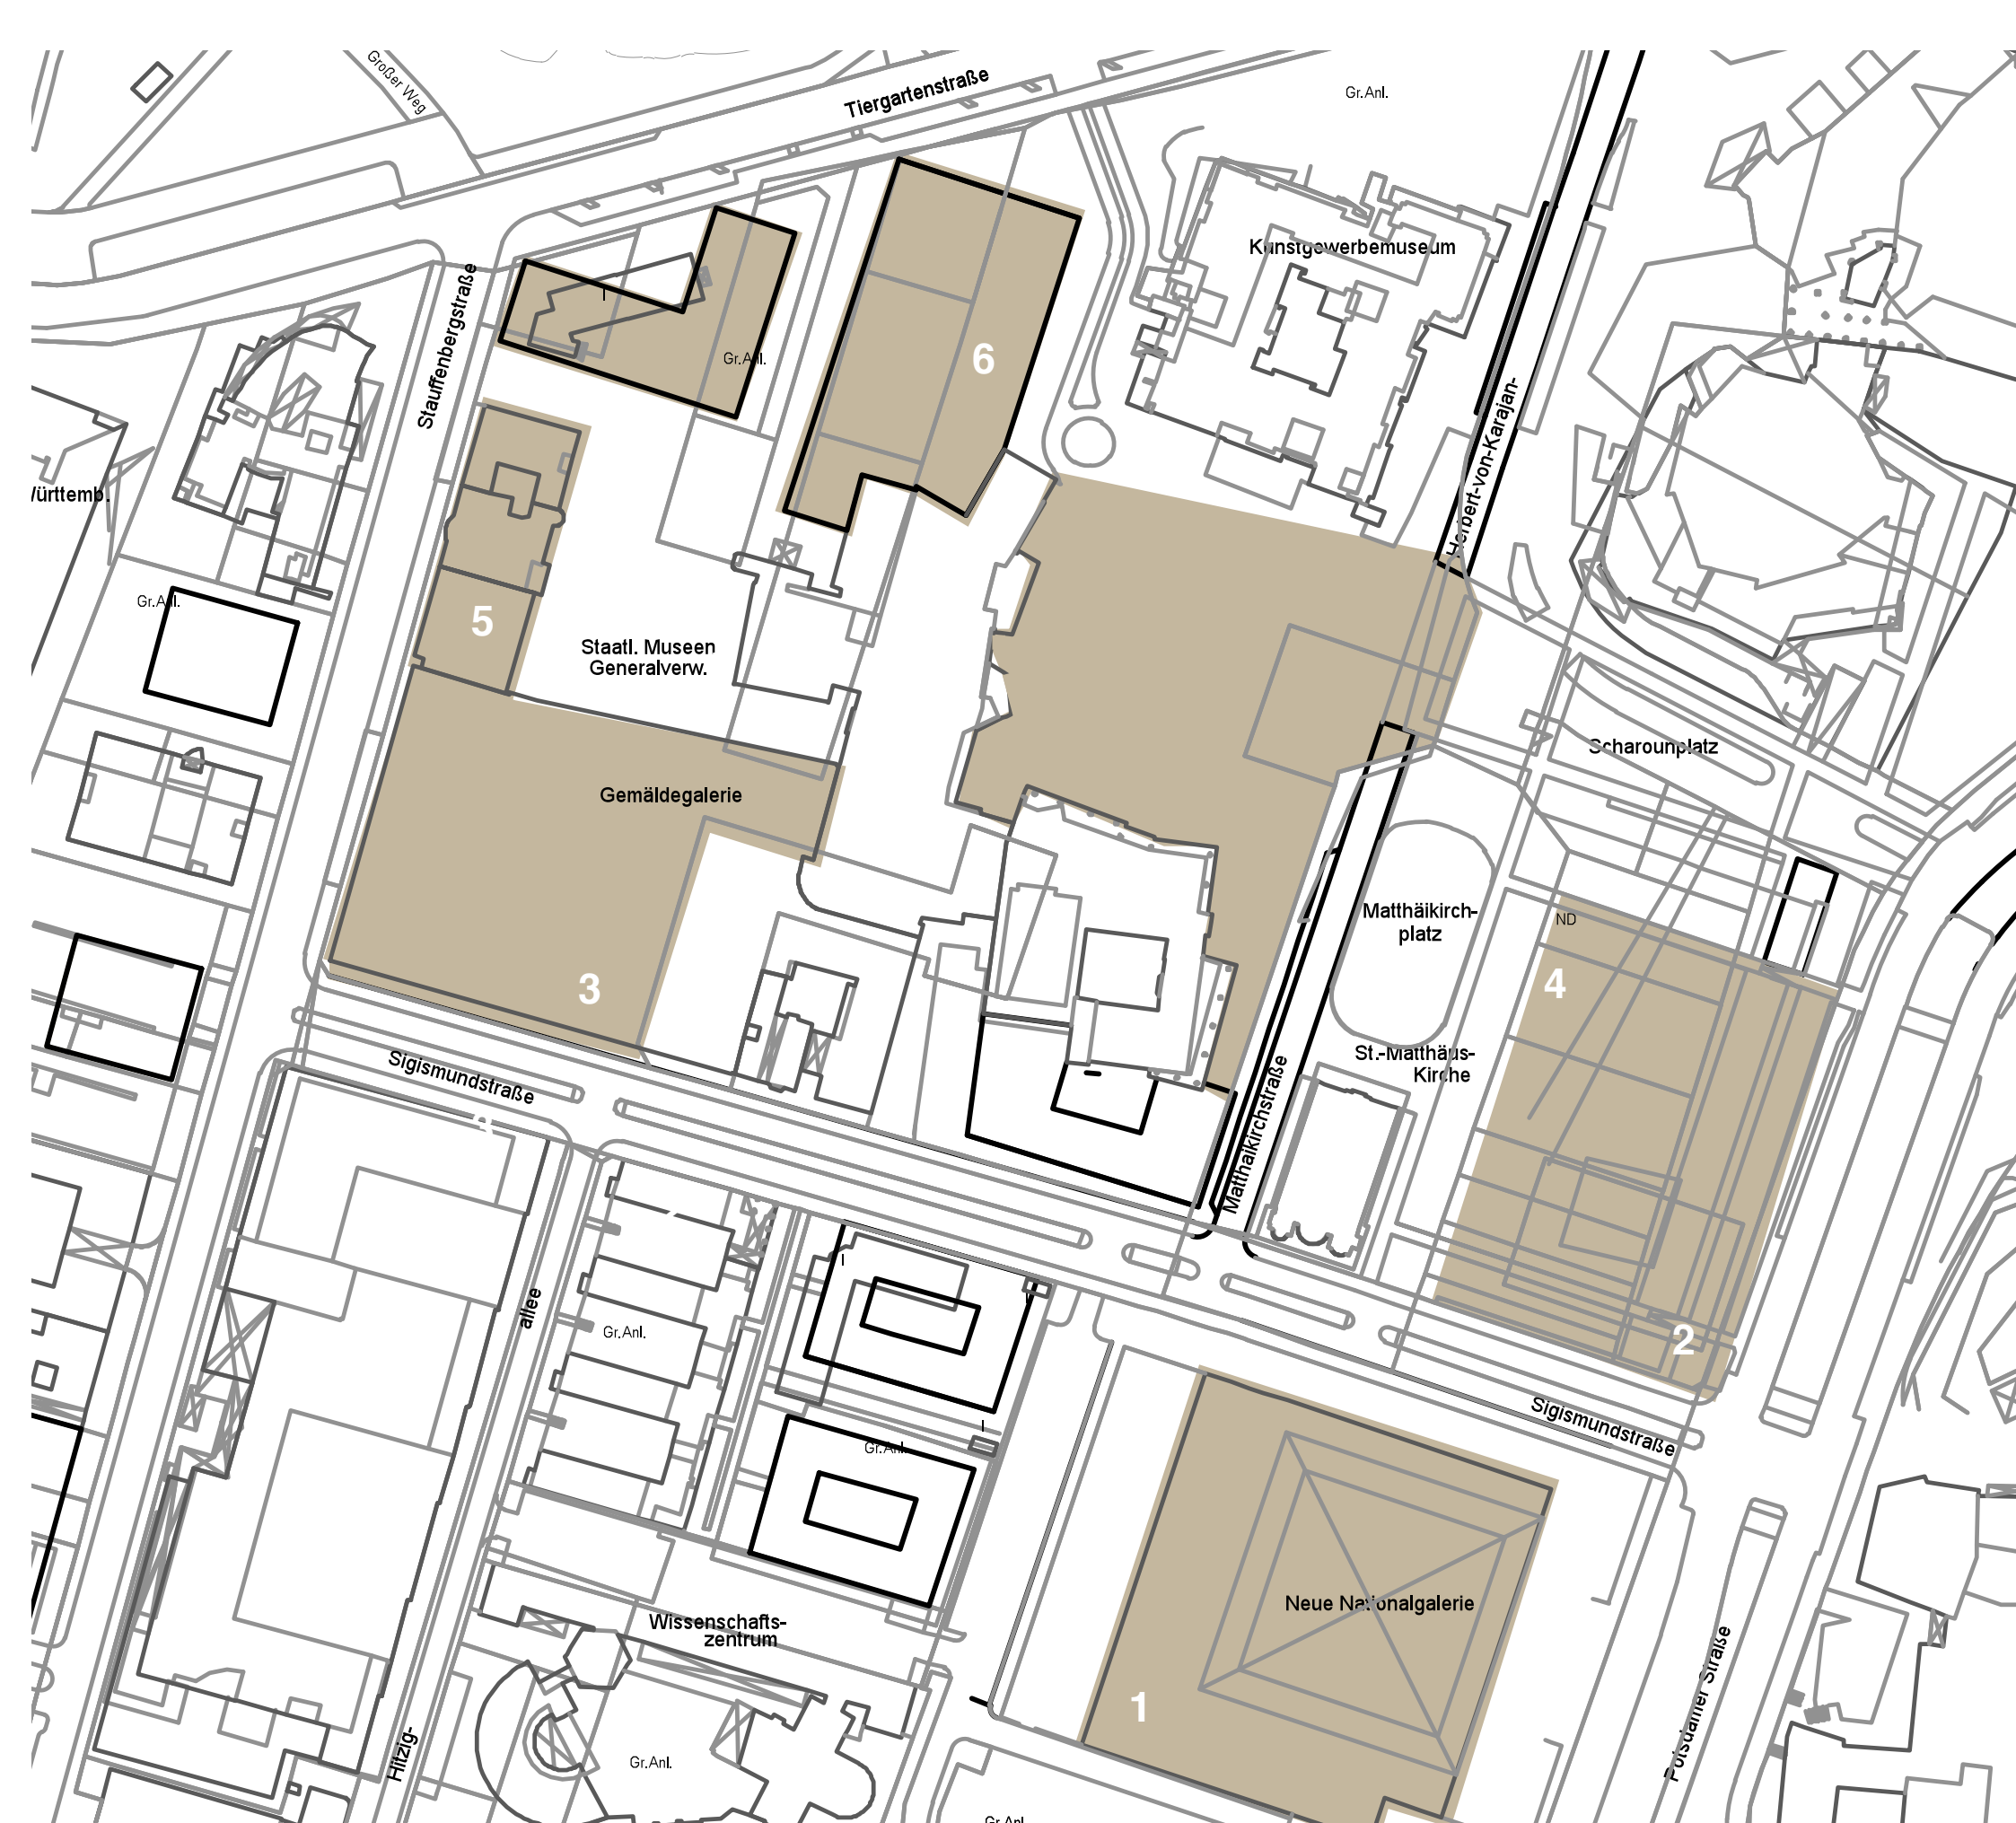

Corresponding
 groundscapes
 depicted below

groundscapes of the kulturforum

Greenery surrounding
 Kulturforum
 Attractions on site

biophilia:

the idea that humans possess an innate tendency to seek connections with nature and other forms of life.

wayfinding:

encompasses all of the ways in which people and animals orient themselves in physical space and navigate from place to place.

law of closure:

the mental process of filling in missing areas in an incomplete figure; pedestrians using this space as a walkway.

Observations of pedestrians utilizing green spaces