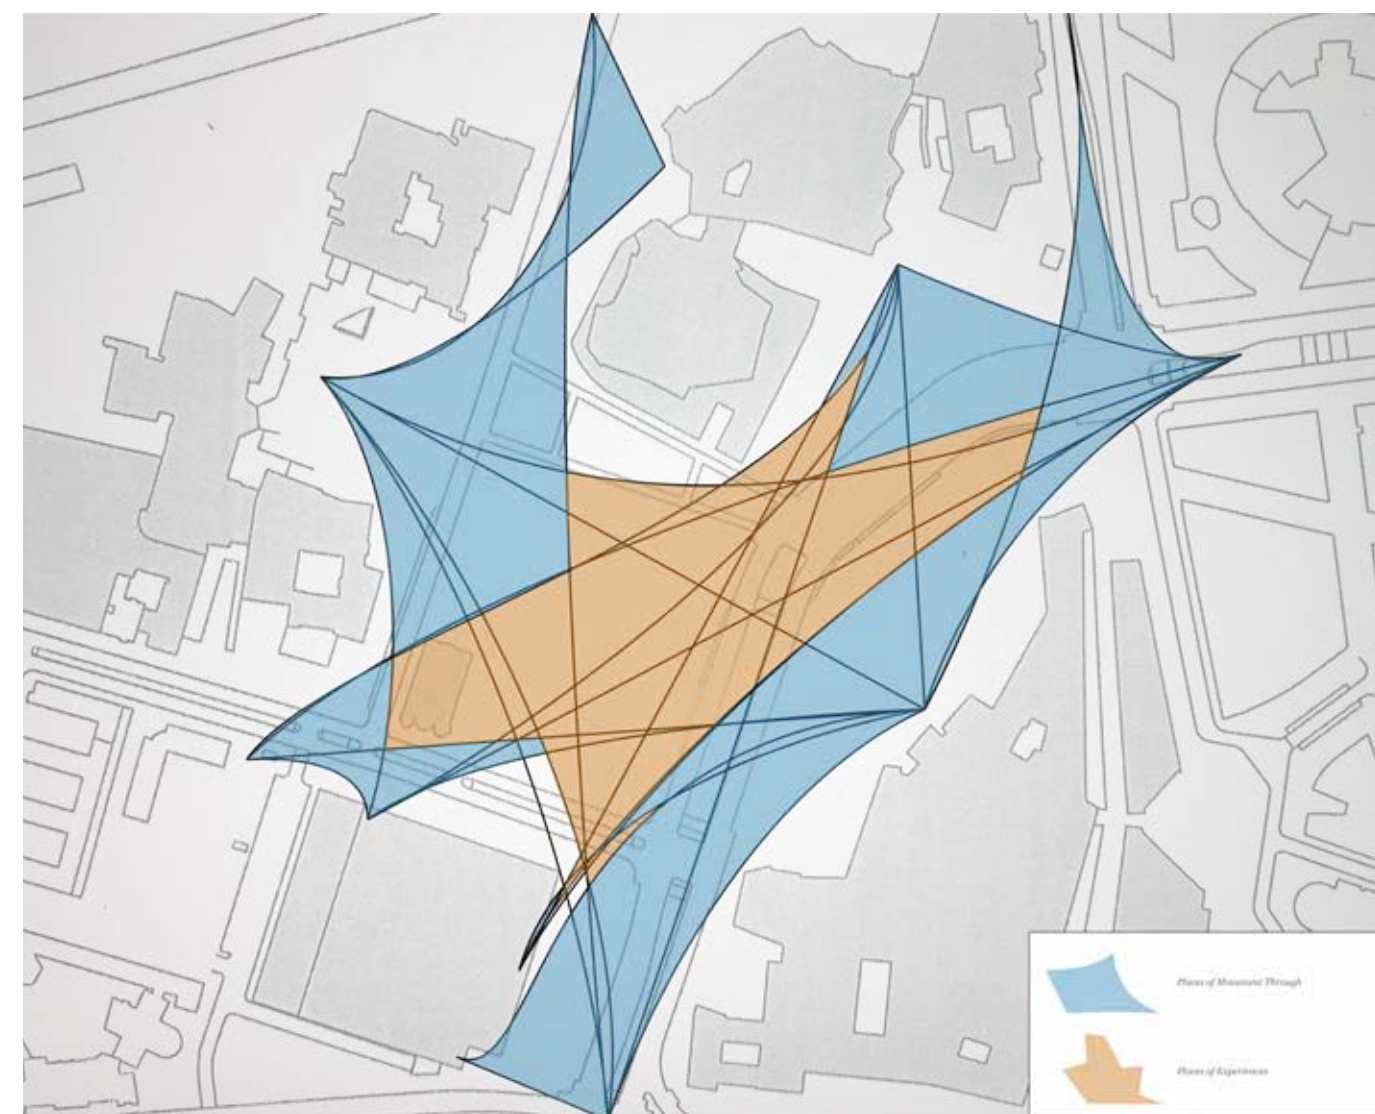

Isometric

Program and Concept

Battersea Power Station Public Square

- Unique Layout - Carving of the people
- Food - Cafe / Lounge

Frei Otto Olympic Park

- Public Art and Entertainment
- Community

Garden of Cosmic Speculation

- Play Interactive surfaces / Mounds

City Museum St. Louis

- Play Interactive surfaces

Diagrams

Traffic Patterns

Zoning

Interactions

Areas of Play