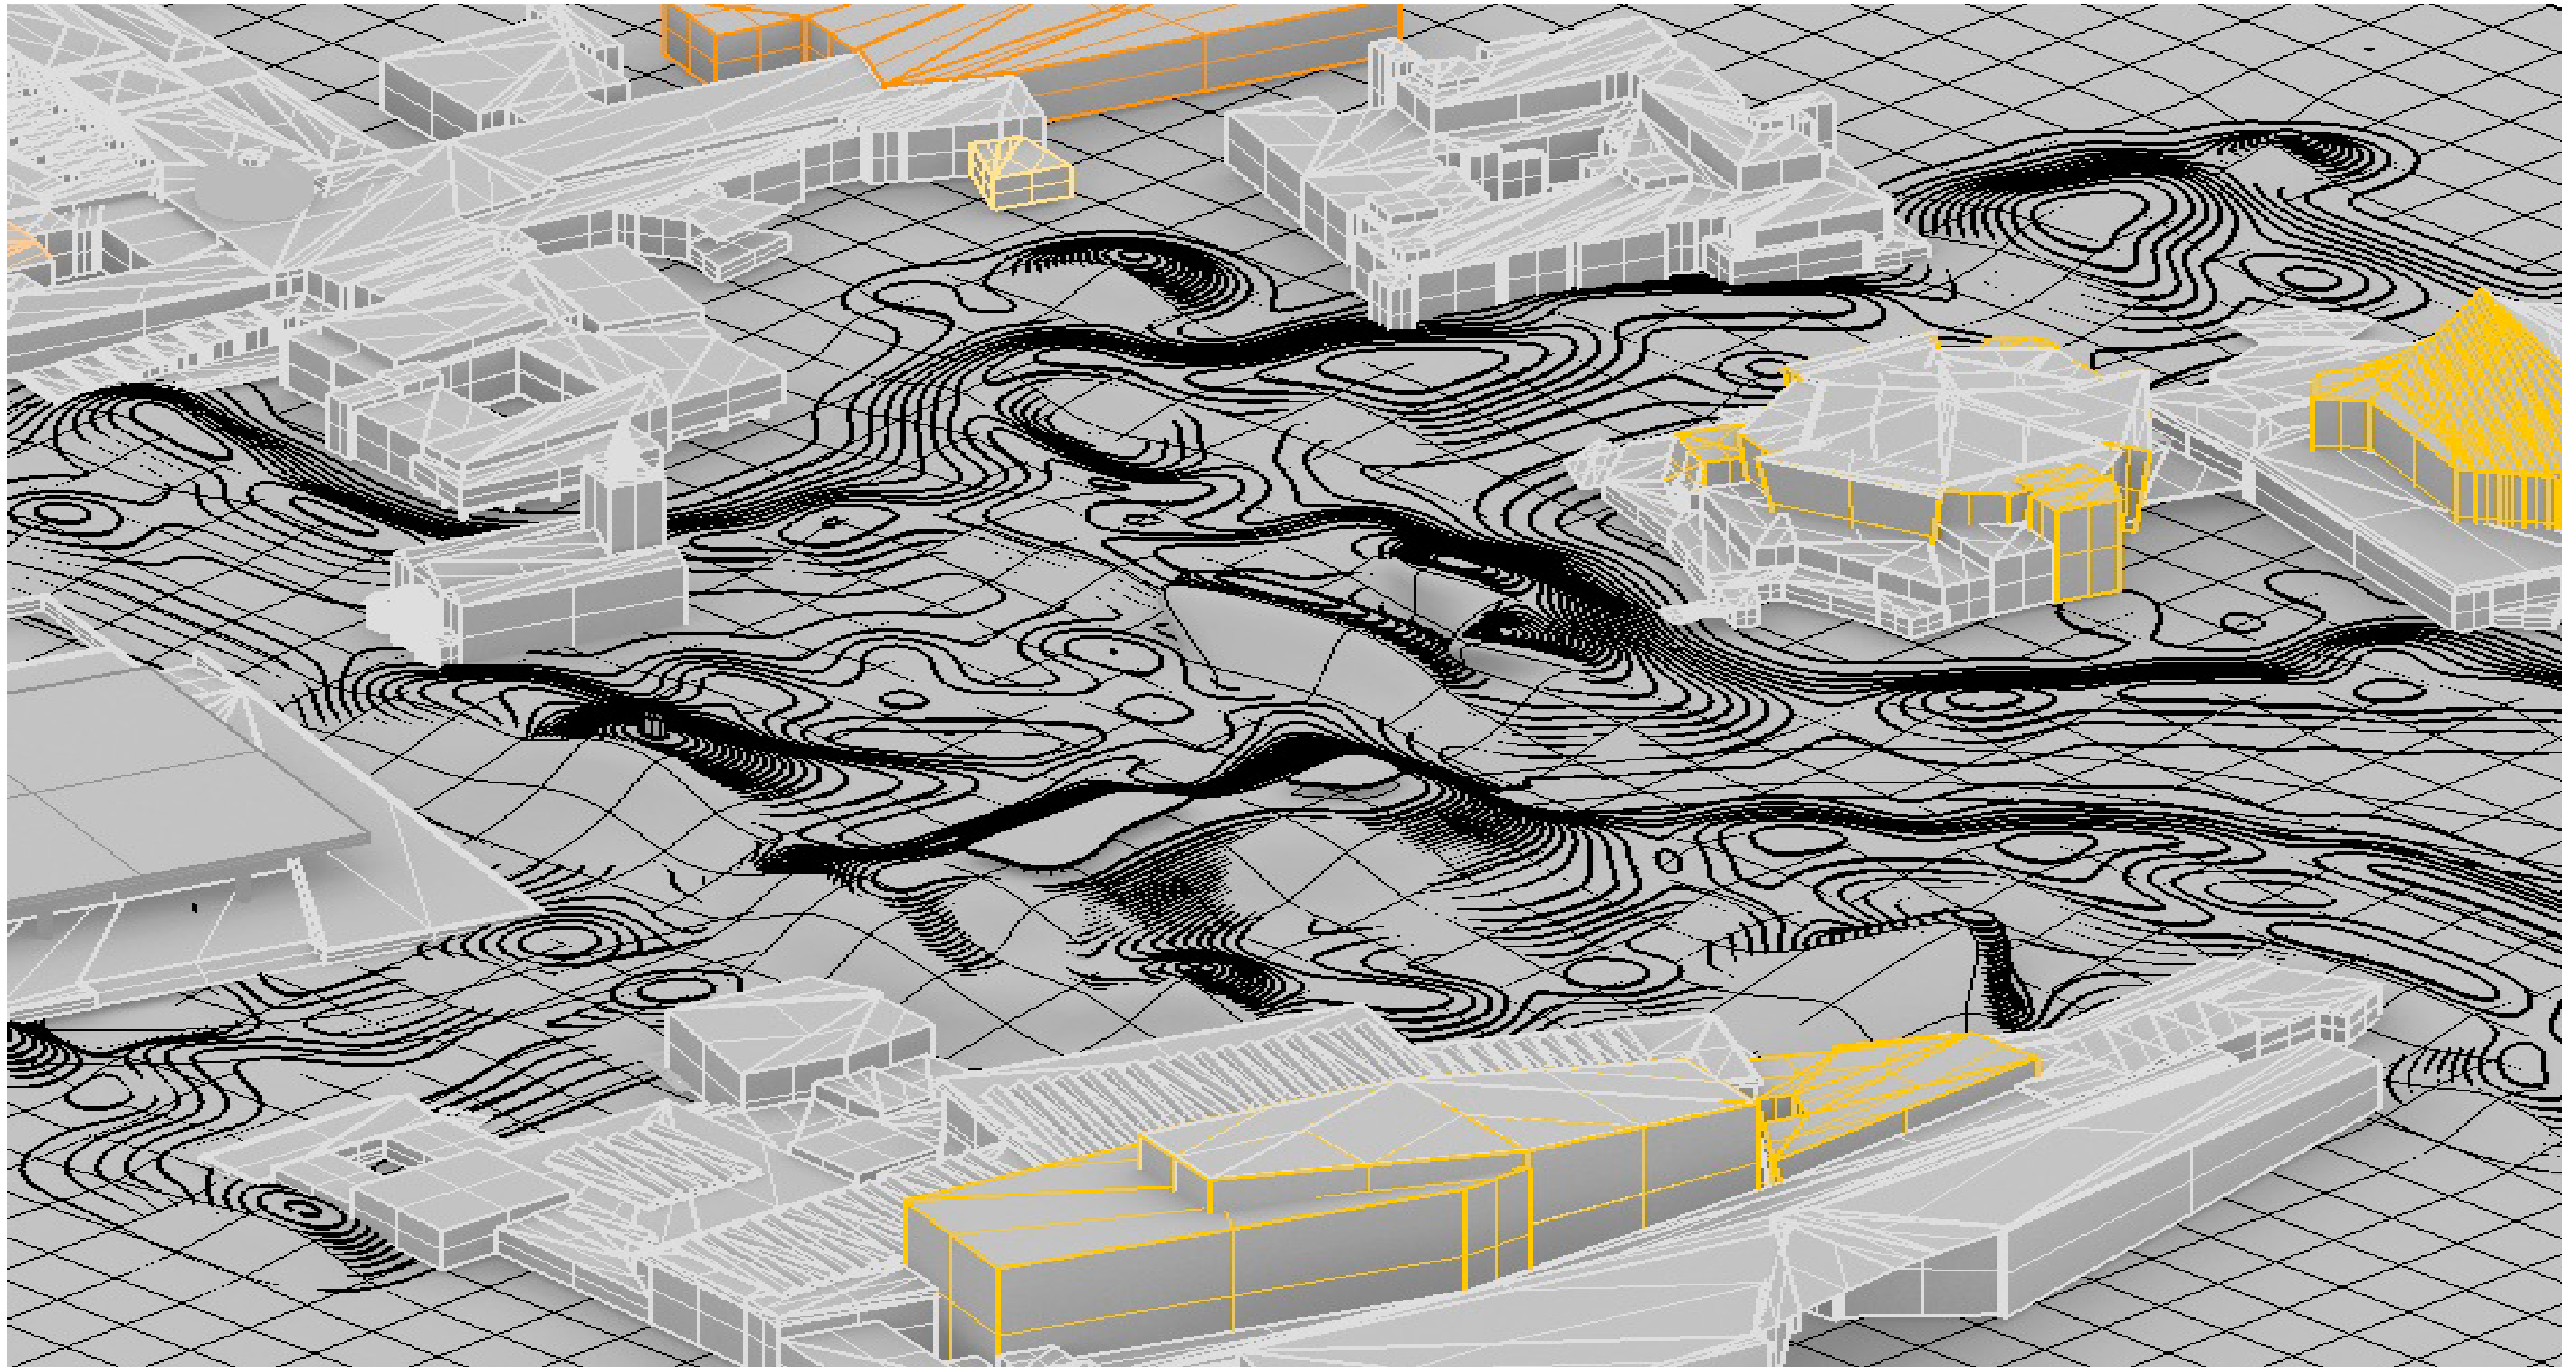

Isometric

Program and Concept

Battersea Power Station Public Square

- Unique Layout - Carving of the people
- Food - Cafe / Lounge

Frei Otto Olympic Park

- Public Art and Entertainment
- Community

Garden of Cosmic Speculation

- Play Interactive surfaces / Mounds

City Museum St. Louis

- Play Interactive surfaces

Diagrams

Traffic Patterns

Zoning

Interactions

Areas of Play