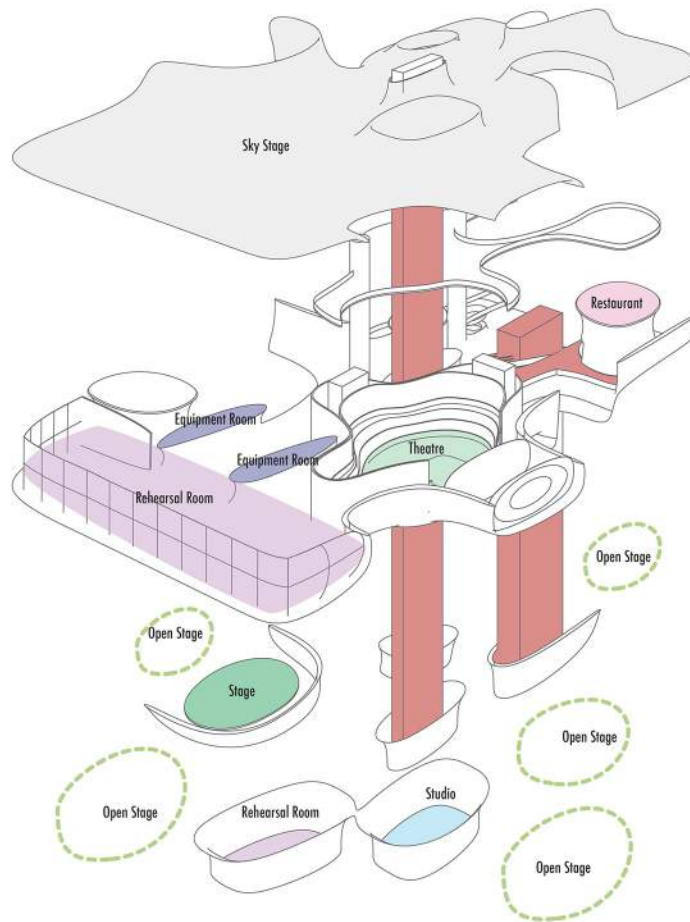

TRAVELLING STUDIO UNLIVEABLE BERLIN

BINGQUAN ZHANG 647528

CITY STAGE

Base on the impression of Berlin, the site need another program about culture, modern drama and dance will be a suitable program to insert in the site, which provide different scale of stage, the stage is serve for public people and artist. the form jut like cave, is a incomplete form, because incomplete is a kind of inclusion, the structure itself will make a connection in between exterior and interior, creating the sense of inclusion.