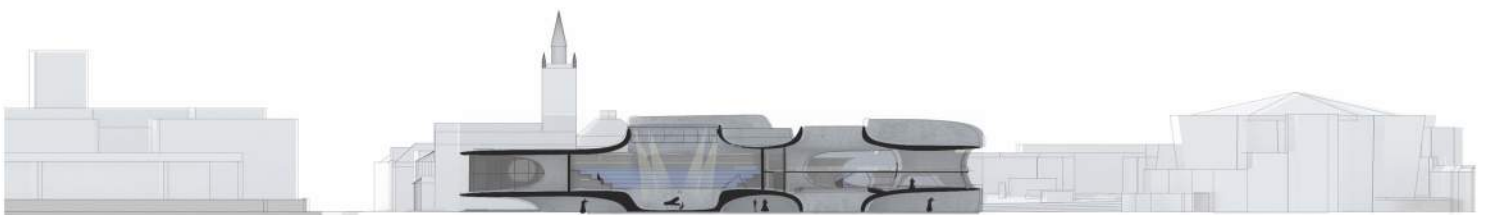

## Road and Landscape Strategy

Base on the impression of Berlin, the site need another program about culture, modern drama and dance will be a suitable program to insert in the site, which provide different scale of stage, the stage is serve for public people and artist. the form jut like cave, is a incomplete form, because incomplete is a kind of inclusion, the structure itself will make a connection in between exterior and interior, creating the sense of inclusion.

Base on the impression of Berlin, the site need another program about culture, modern drama and dance will be a suitable program to insert in the site, which provide different scale of stage, the stage is serve for public people and artist. the form jut like cave, is a incomplete form, because incomplete is a kind of inclusion, the structure itself will make a connection in between exterior and interior, creating the sense of inclusion.

Based on the impression of Berlin, the site needs another program about culture, modern drama and dance will be a suitable program to insert in the site, which provides different scales of stage, the stage serves for public people and artists. The form just like a cave, is an incomplete form, because incomplete is a kind of inclusion, the structure itself will make a connection between exterior and interior, creating the sense of inclusion.