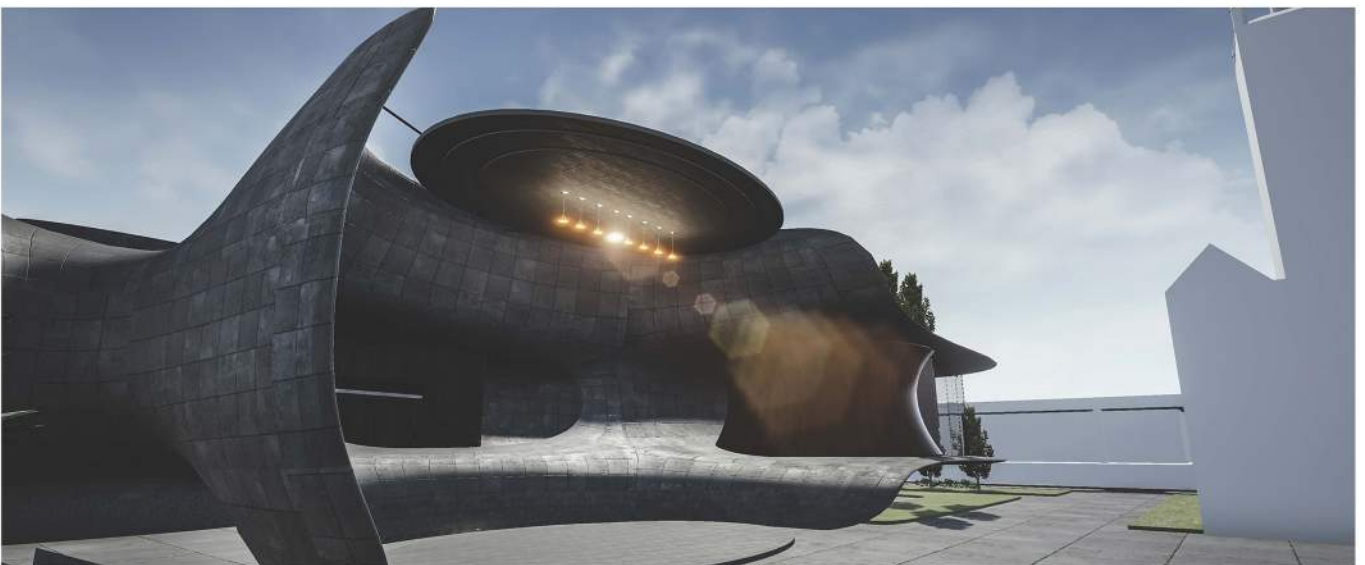

Base on the impression of Berlin, the site need another program about culture, modern drama and dance will be a suitable program to insert in the site, which provide different scale of stage, the stage is serve for public people and artist. the form jut like cave, is a incomplete form, because incomplete is a kind of inclusion, the structure itself will make a connection in between exterior and interior, creating the sense of inclusion.