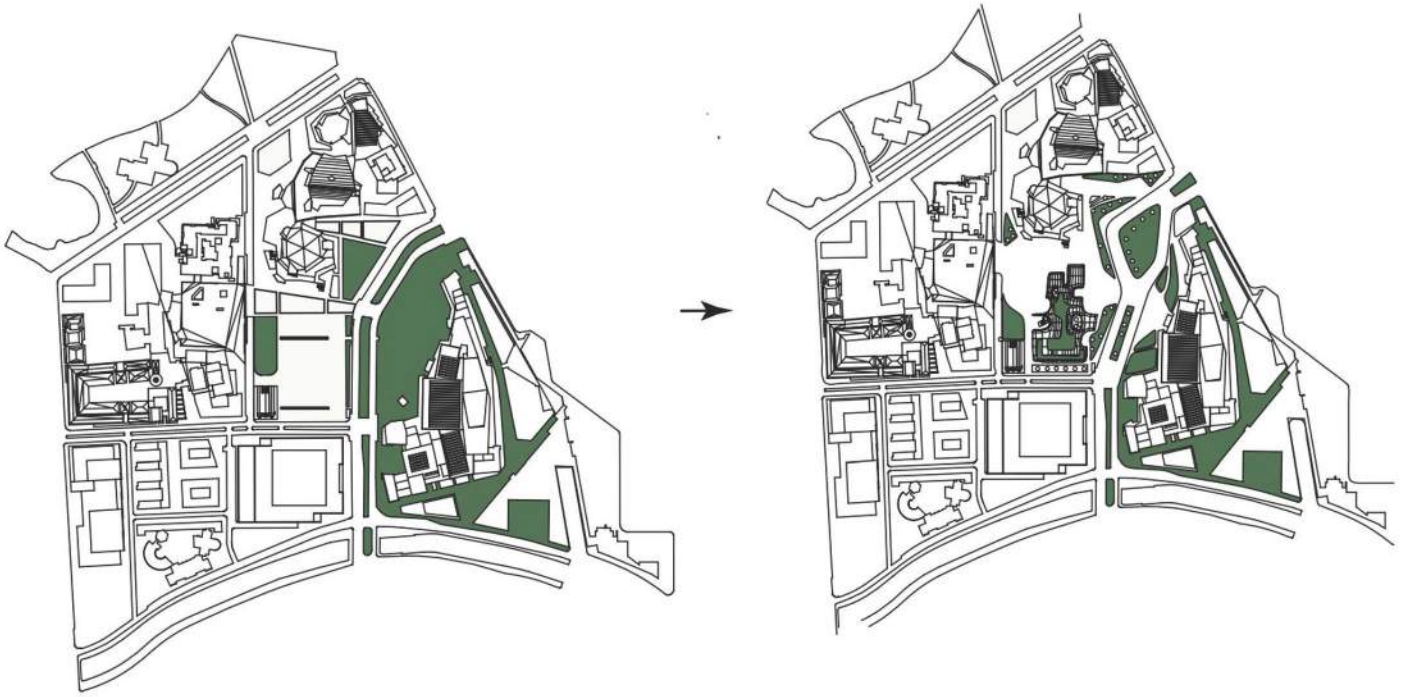

Base on the impression of Berlin, the site need another program about culture, modern drama and dance will be a suitable program to insert in the site, which provide different scale of stage, the stage is serve for public people and artist. the form jut like cave, is a incomplete form, because incomplete is a kind of inclusion, the structure itself will make a connection in between exterior and interior, creating the sense of inclusion.